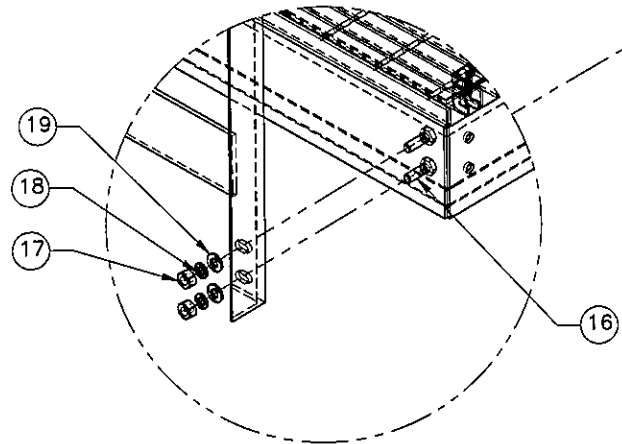

		ELECTRO MECHANICAL INDUSTRIES, INC. 11230 NEESEMAN DRIVE HOUSTON, TEXAS 77065 1-800-453-0050	
SIZE	DRAWING NO.	REV	
B	1000-0000-0057	1	
SCALE:	1:40	SHEET 2 OF 4	

TYP HANDRAIL CONNECTION

		EMI PRODUCTS, LLC 11730 NEESEHAW DRIVE HOUSTON, TEXAS 77065 1-800-453-0050
SIZE (DRAWING NO.) B	1000-0000-0057	REV 1
SCALE: 1:50	SHEET 3 OF 4	

		ELECTRO MECHANICAL INDUSTRIES, INC. 11230 NEEDSHAW DRIVE HOUSTON, TEXAS 77065 1-800-453-0050	
SIZE	DRAWING NO.	REV	
B	1000-0000-0057	1	
SCALE:	1:50	SHEET 4 OF 4	