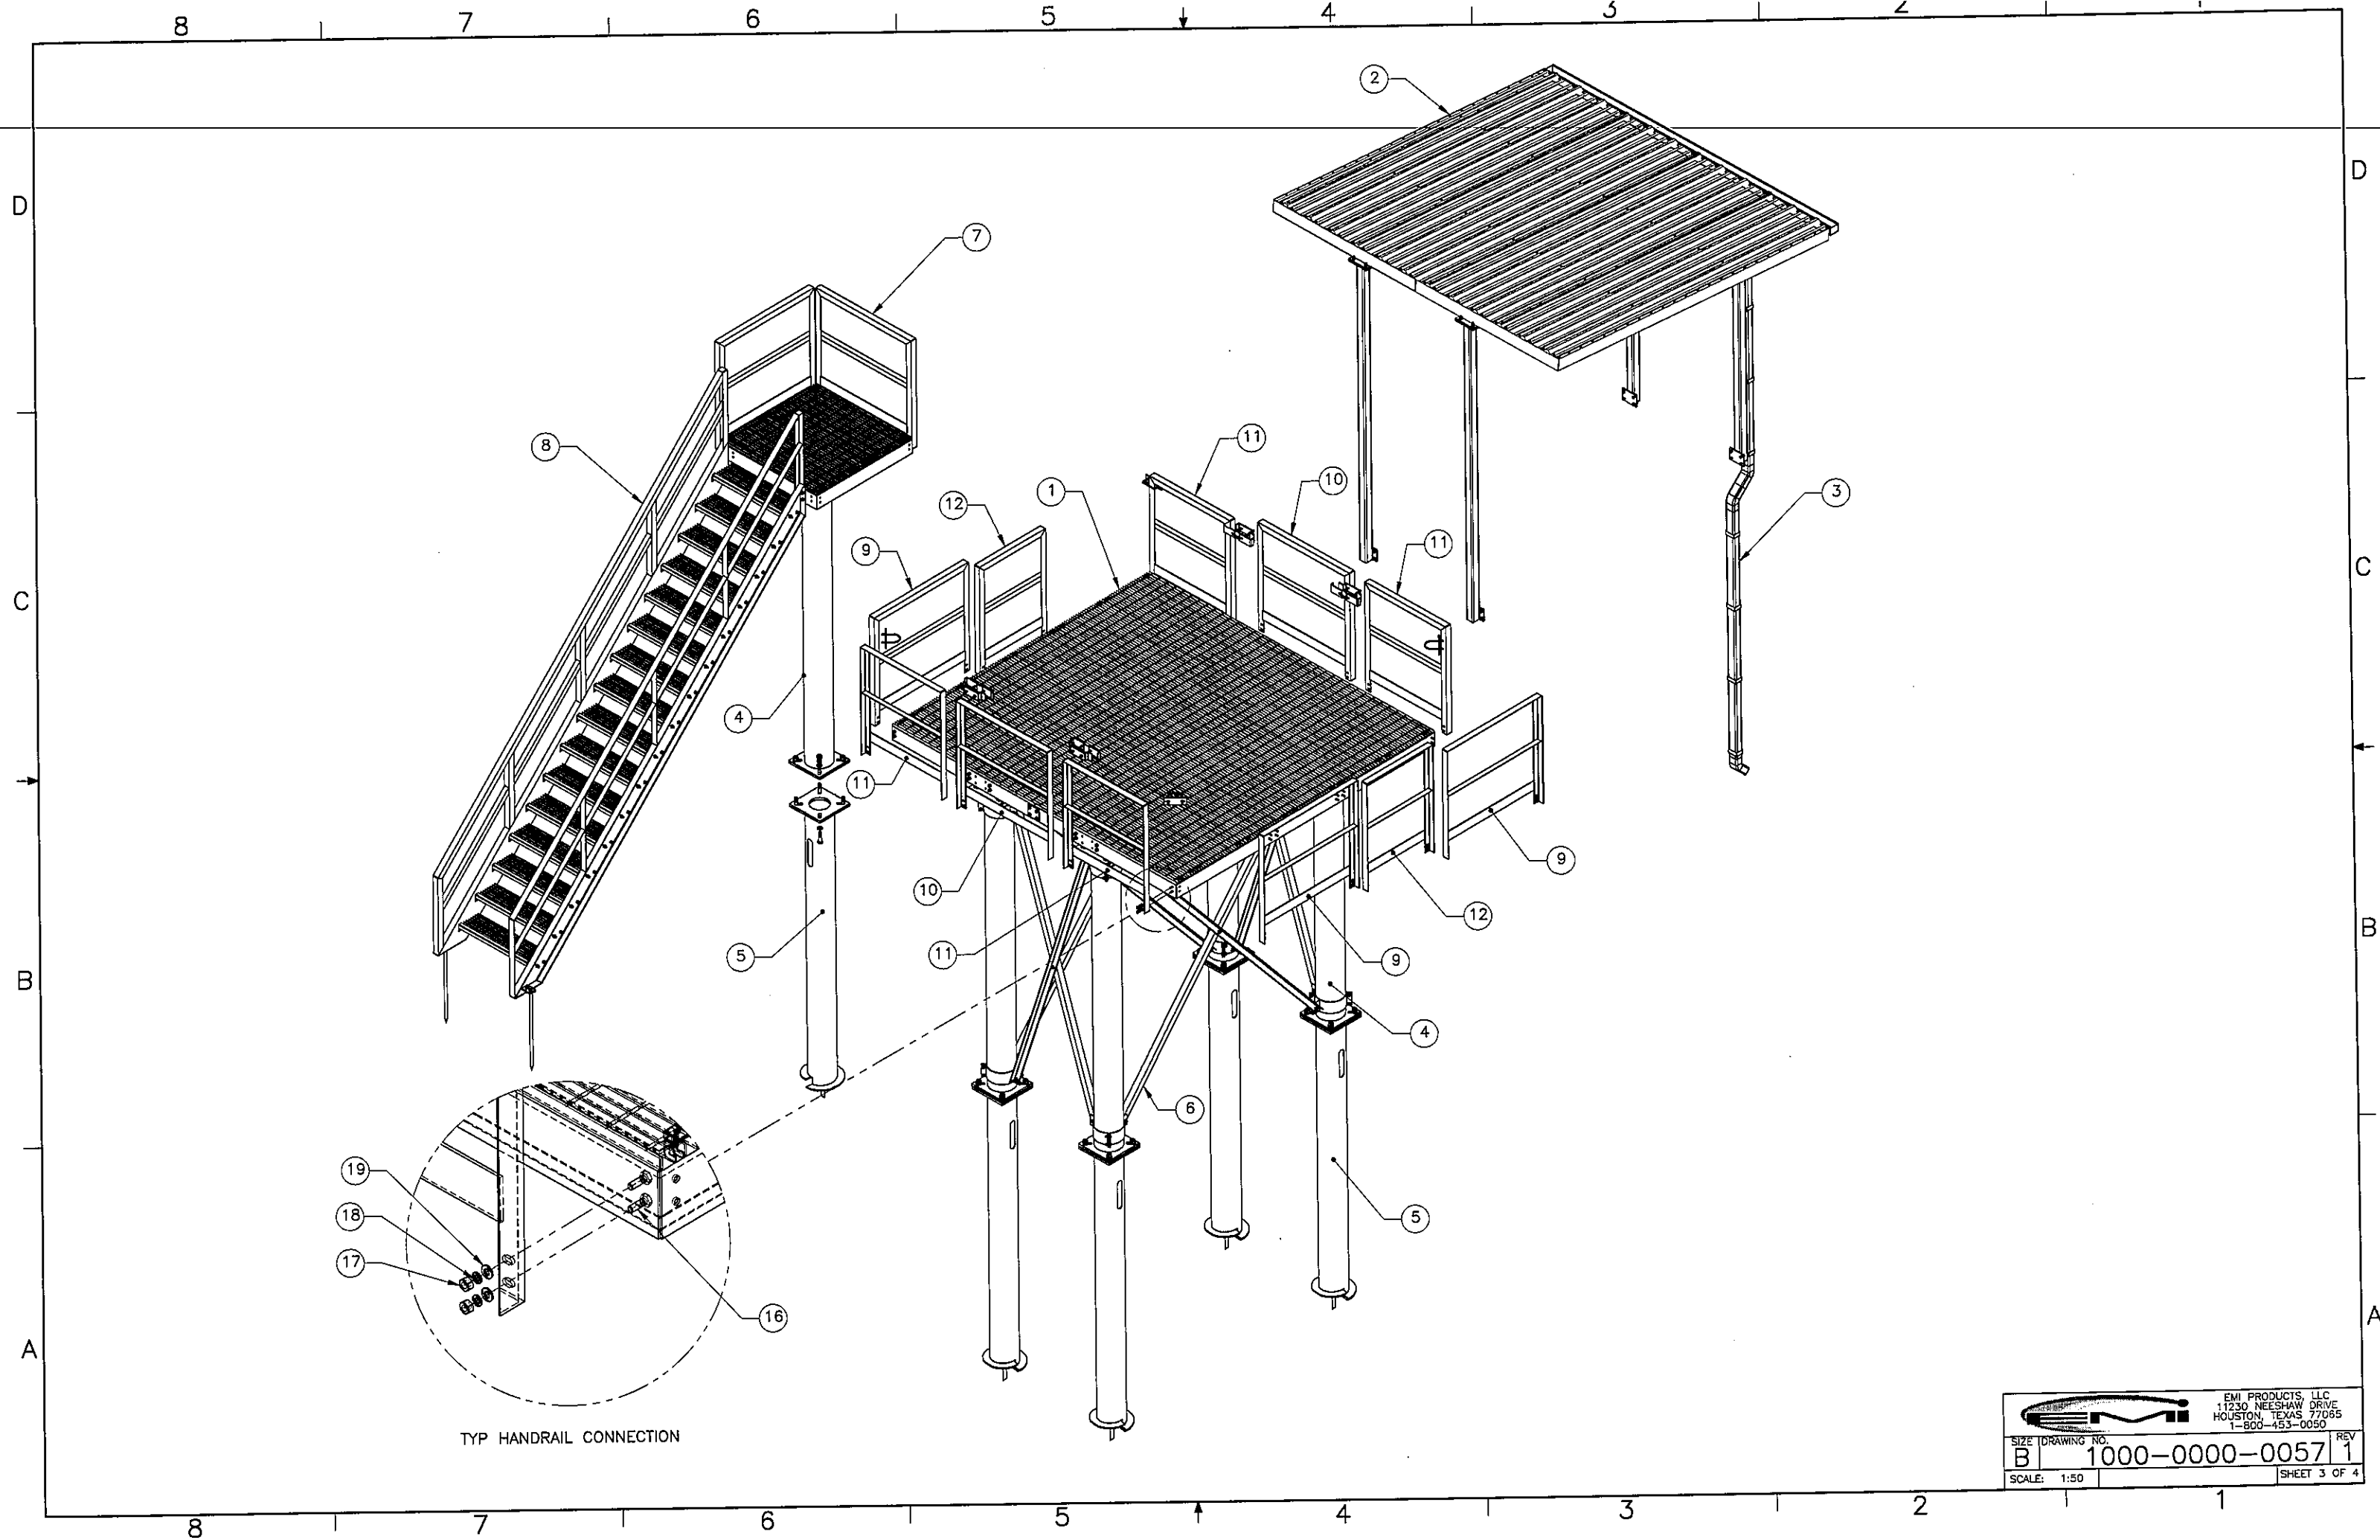

		ELECTRO MECHANICAL INDUSTRIES, INC. 11230 NEESEMAN DRIVE HOUSTON, TEXAS 77065 1-800-453-0050	
SIZE	DRAWING NO.	REV	
B	1000-0000-0057	1	
SCALE:	1:40	SHEET 2 OF 4	

TYP HANDRAIL CONNECTION

		EMI PRODUCTS, LLC 11730 NEESEHAW DRIVE HOUSTON, TEXAS 77065 1-800-453-0050
SIZE (DRAWING NO.) B	1000-0000-0057	REV 1
SCALE: 1:50	SHEET 3 OF 4	