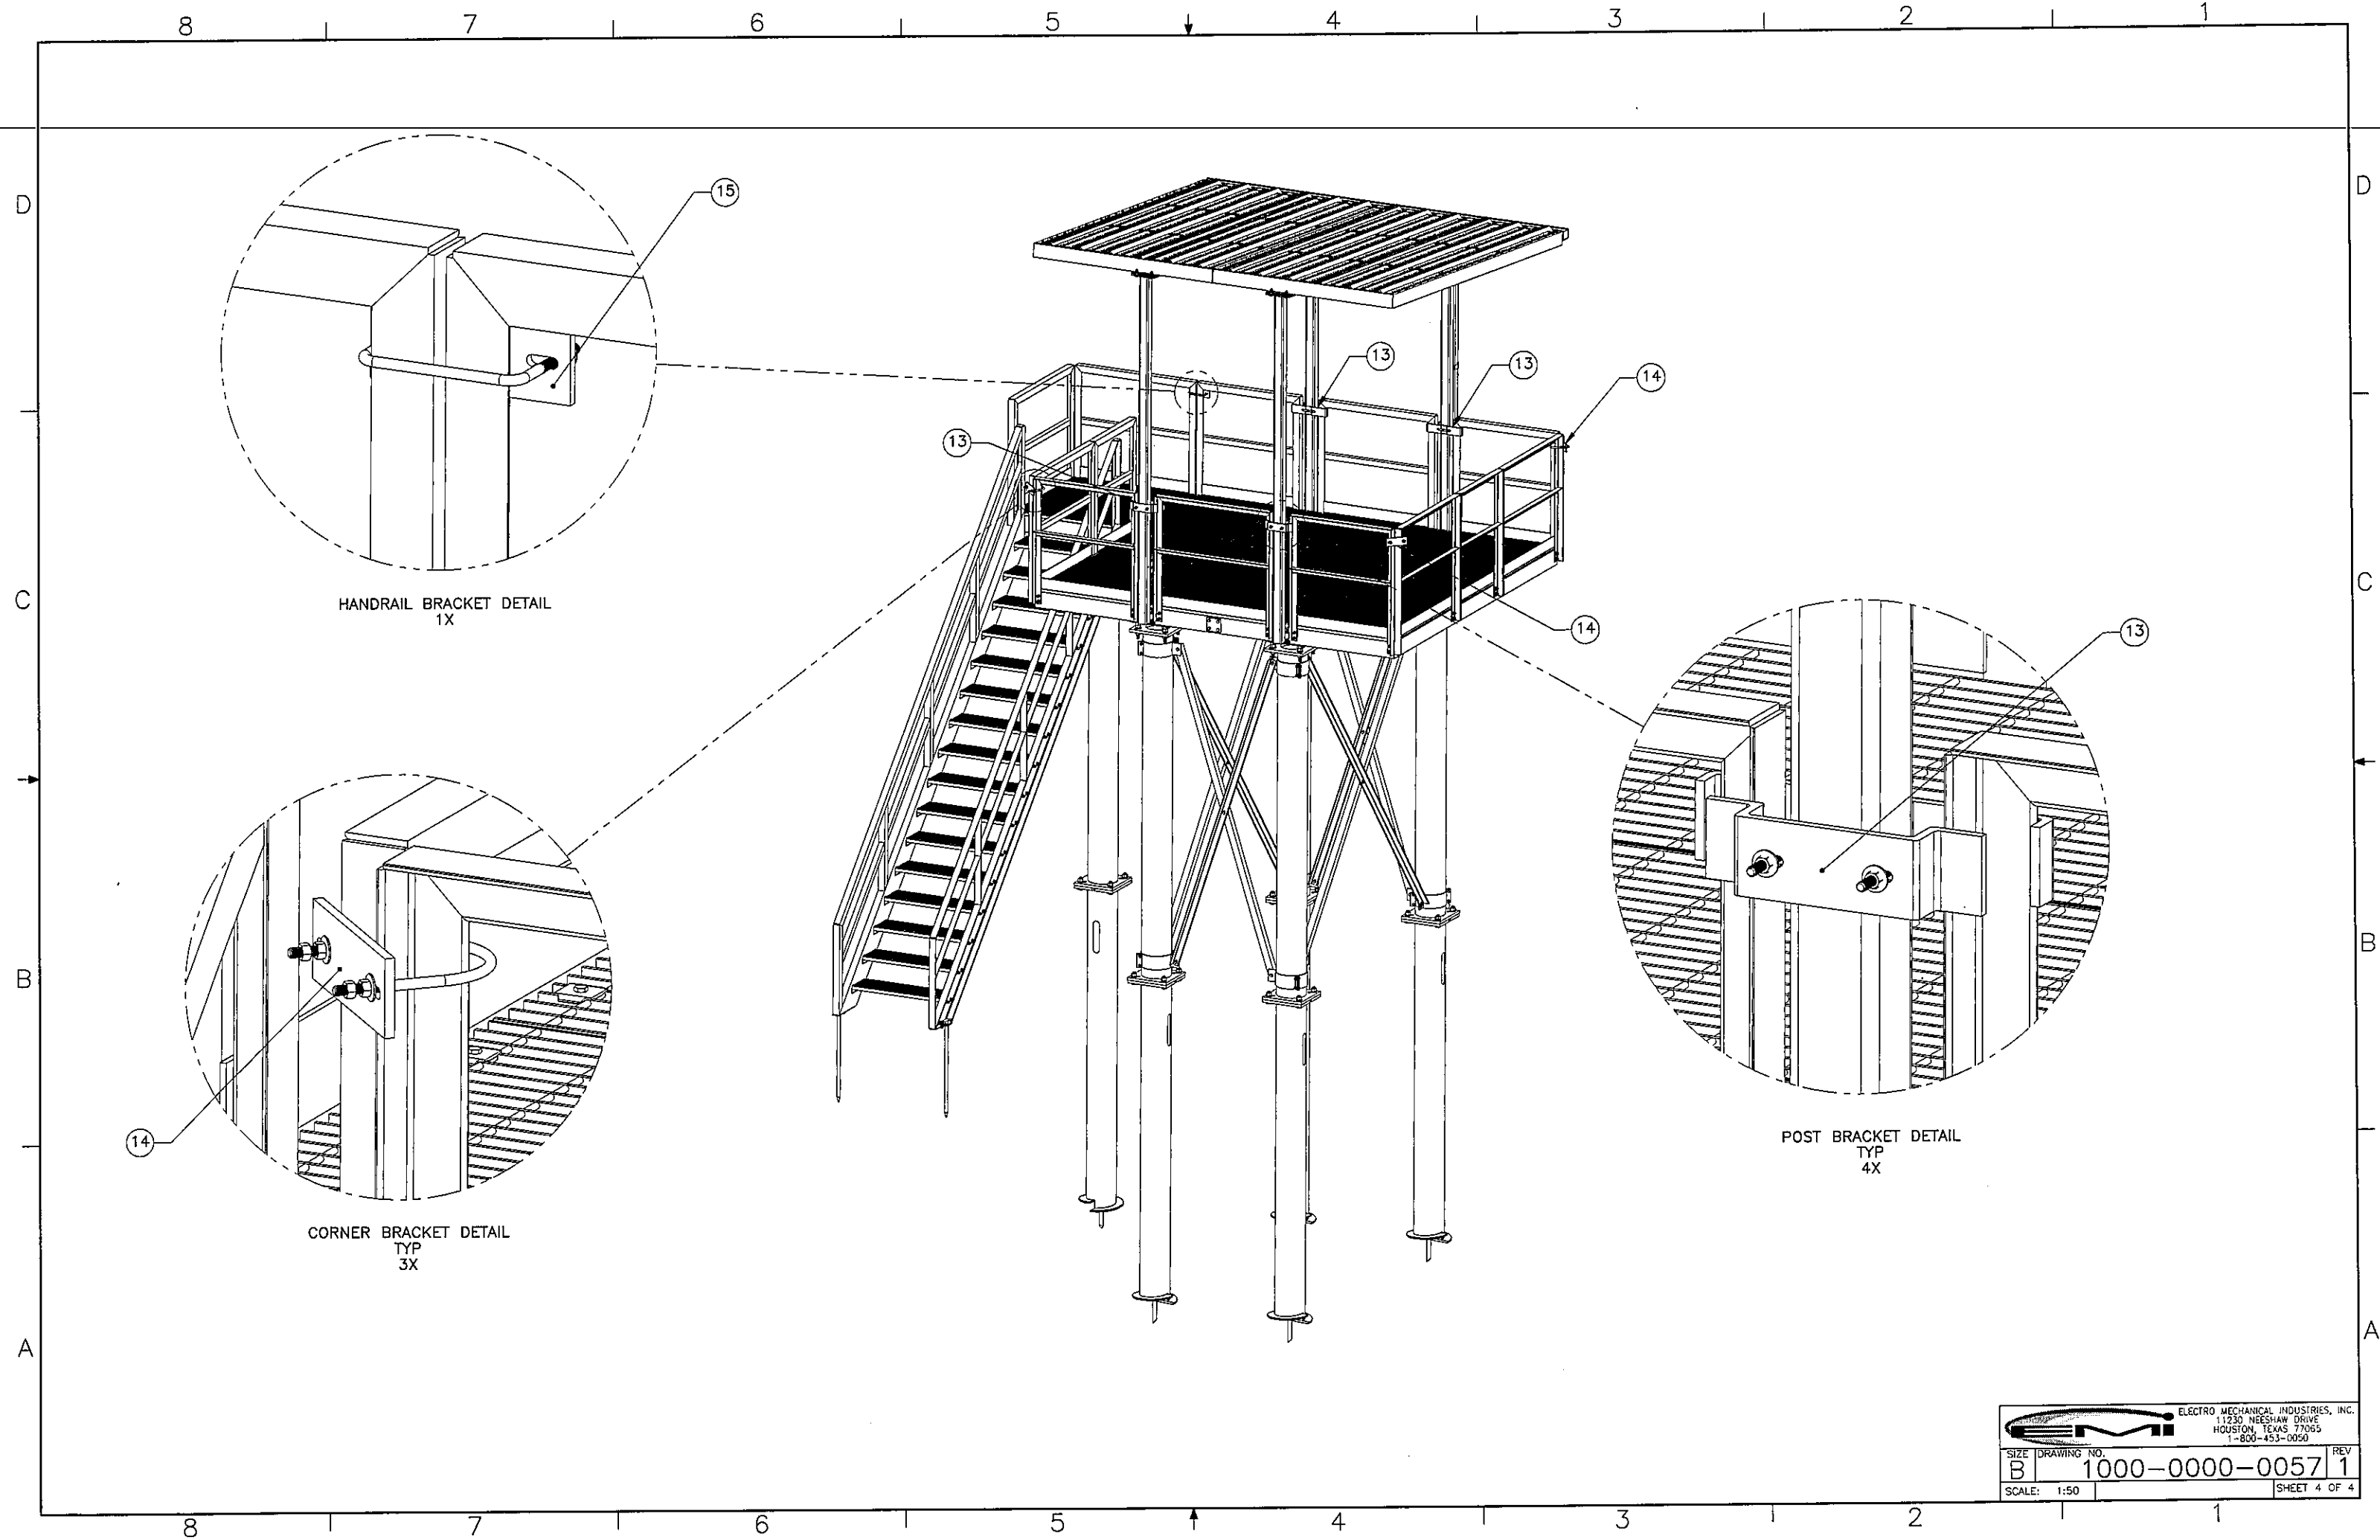

		ELECTRO MECHANICAL INDUSTRIES, INC. 11230 NEESEMAN DRIVE HOUSTON, TEXAS 77065 1-800-453-0050	
SIZE	DRAWING NO.	REV	
B	1000-0000-0057	1	
SCALE:	1:40	SHEET 2 OF 4	

TYP HANDRAIL CONNECTION

		EMI PRODUCTS, LLC 11730 NEESEHAW DRIVE HOUSTON, TEXAS 77065 1-800-453-0050
SIZE (DRAWING NO.) B	1000-0000-0057	REV 1
SCALE: 1:50	SHEET 3 OF 4	

		ELECTRO MECHANICAL INDUSTRIES, INC. 11230 NEEDSHAW DRIVE HOUSTON, TEXAS 77065 1-800-453-0050	
SIZE	DRAWING NO.	REV	
B	1000-0000-0057	1	
SCALE:	1:50	SHEET 4 OF 4	